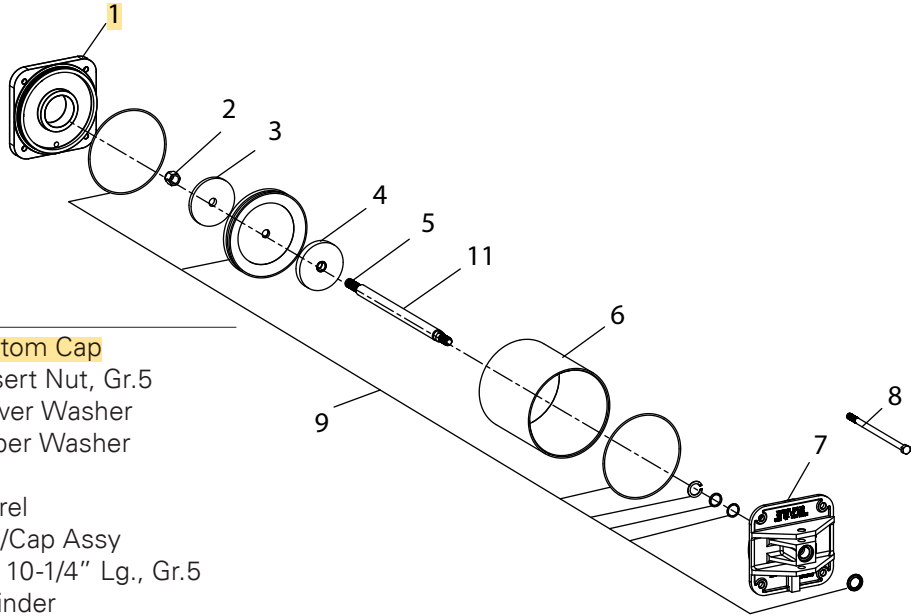

Cylinder Assemblies

BL Arm Cylinder Assembly

Item	Part No.	Description
1	8183310	B.L. Cylinder Bottom Cap
2	8182016	3/4"-10 Nylon Insert Nut, Gr.5
3	8181860	B.L. Cylinder Lower Washer
4	8181863	B.L. Cylinder Upper Washer
5	85607881	O-ring
6	8181574	B.L. Cylinder Barrel
7	85609719	Cylinder-Bushing/Cap Assy
8	8181862	Tie Bolt, 1/2-13 x 10-1/4" Lg., Gr.5
9	8182079	Seal Kit, B.L. Cylinder
10	8000376	ELL 90° 1/4 Hose Fitting - Hand B/L
11	85608568	Piston Rod, Hand B.L. w/ Heim Joint