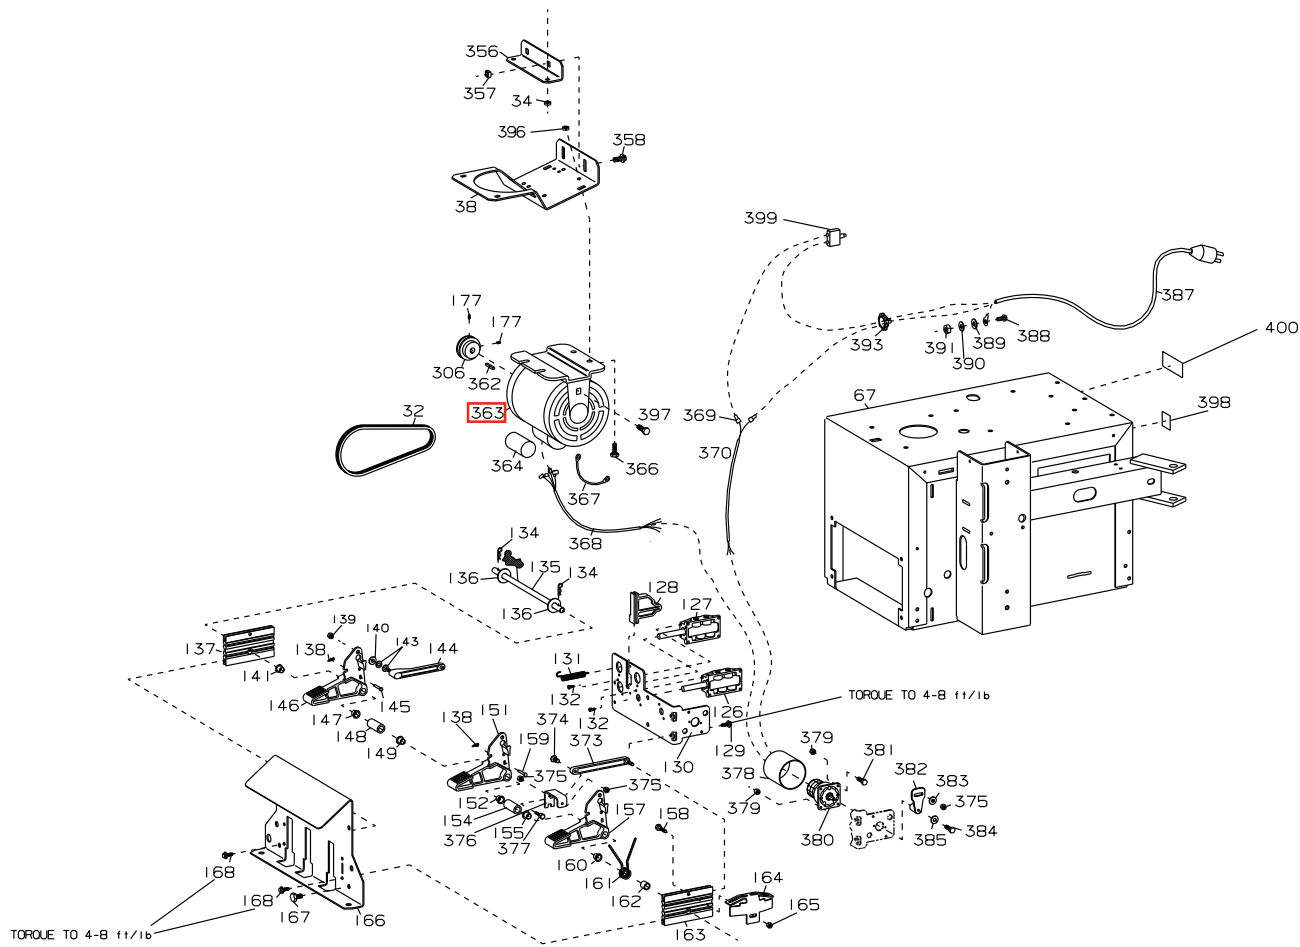

PARTS INFORMATION

ELECTRIC MOTOR MODELS

Ref	Part No.	Description
369	8143254	Wire Joint
370	8182141	Cord - Entrance to Switch
373	8181699	Switch Lever Assembly
374	8182743	Shoulder - Screw, 5/16
375	8181369	1/4-20 Gr.5 Nylon Insert Lock Nut
376	8182363	Sw. Pedal Lever Spacer (RED)
377	8181984	Screw - Hex Hd., 1/4-20 x 1.00 Gr.5
378	8181959	Switch Cover
379	8182682	#10-24 Gr.5 Nylon Insert Lock Nut
380	8182957	Reversing Switch
381	8181983	#10-24 x 5/8" Gr.8 Bt.Hd.Skt.Cap Scr.

Ref	Part No.	Description
382	8181728	Switch Actuator Lever
383	8000745	Ø1/4" Flat Washer
384	8181982	3MM x 12mm Gr.5 Hex Hd.Cap Scr.
385	8301072	#6 Internal Tooth Lock Washer
387	8181956	Power Cable Assy, 115V w/o Breaker
	8182257	Power Cable Assy, 115V w/Breaker
	8182712	Power Cable Assy. 220V 50Hz 1Ø
388	8106301	1/4-20 Gr.5 Hex Hd.Selt Tap. Scr.
389	8150441	1/4" Star Lock Washer
390	8301142	1/4" Spring Lock Washer
391	8107440	1/4-20 Gr.5 Hex Nut