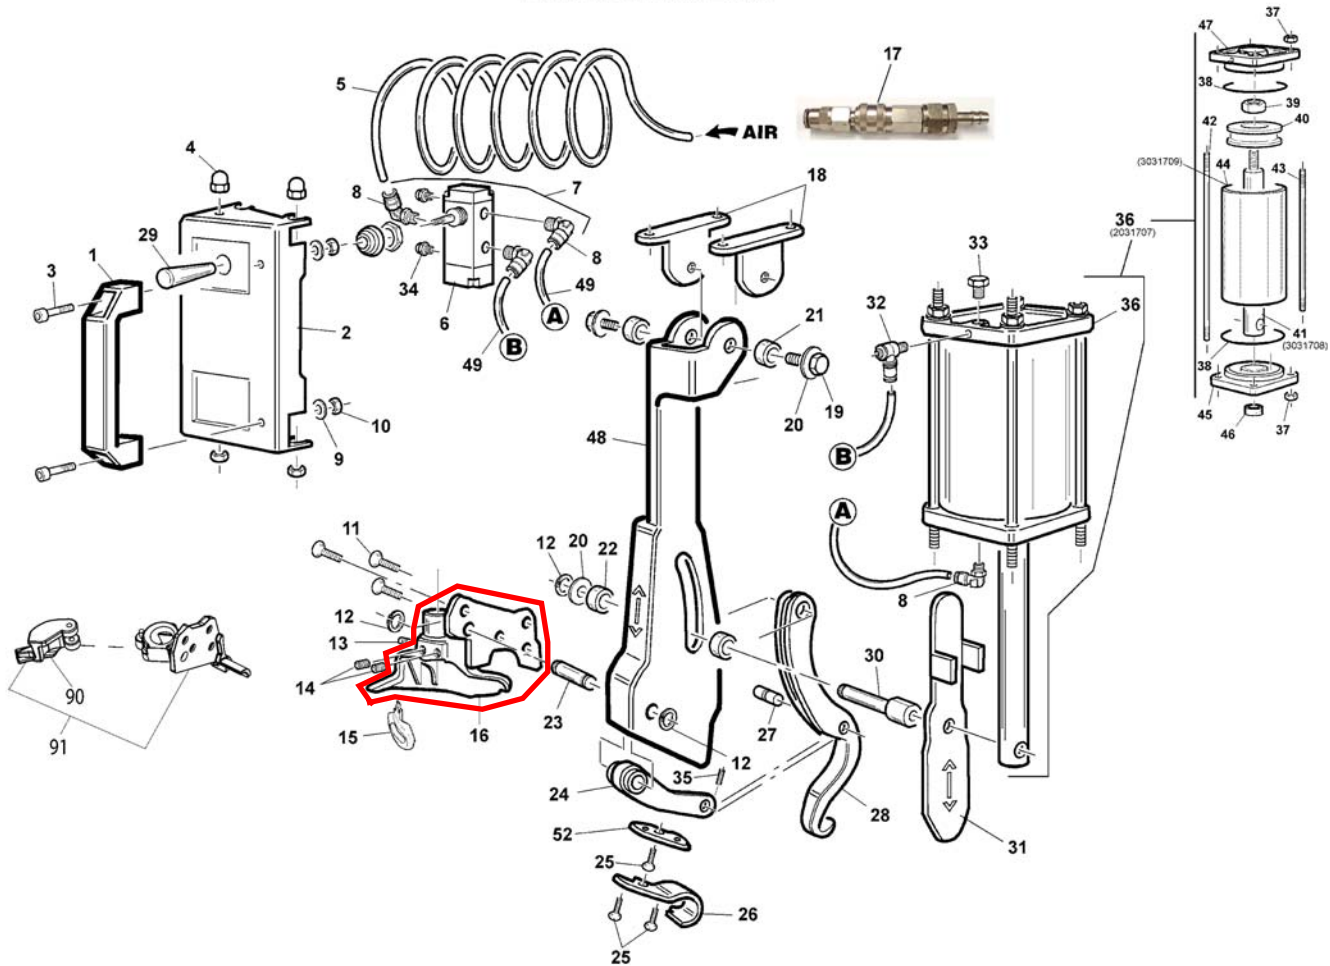

Leverless Bead Lifter

Leverless Bead Lifter

Item No	Part No.	Description
1	84297851	Handle
2	87019215	Valve Box
3	84399954	8 x 20 Screw
4	84395374	M8 Nut
5	83030571	6 x 4 Spiral Hose, L=1500
6	84198285	5-way Valve
7	82006996	Valve
8	84198618	1/8" Union
9	84399829	8 (8, 4 x 16 x 1,5) Washer
10	84399900	M8 Self-locking Nut
11	84393957	0 x 12 Screw
12	84399864	D.12 Seeger Ring
13	84395530	12 x 2 Screw
14	84393346	Screw
15	83019305NE	Back Slide
16	83033830	Touchless Mounting Tool
17	82034990	Connector, Quick
18	83019202	Connection Plate
19	84399434	12 x 20 Screw
20	84398637	ID 12 x 21 x 2, 5 Washer
21	83017334	12/18/8, 2 Bush

Item No	Part No.	Description
22	83017302	12/18/6, 5 Ferrule
23	83019210	Pin - 54mm long
24	83019214	Connection Rod
25	84393753	5 x 8 Screw
26	83033278NE	Front Slide
27	83019212	Tool Pin - 26mm long
28	83019213	Touchless Tool
29	83010284	D.14 x 45 M5 Control Handle
30	83019211	Cylinder Pin
31	83019561	Support Plate
32	84194004	MR 41 6 M6 Union
33	84199161	1/8" Plug
34	84199610	1/8" Silencer
35	84399957	6 x 8 Screw
36	82031707	Cylinder Unit
37	84399976	Nut M8
38	84298822	O-ring D.68, 26 x 3, 53
39	84399865	Self-locking Nut M12
40	84198856	D.75 Piston
41	83031708	Cylinder Shaft