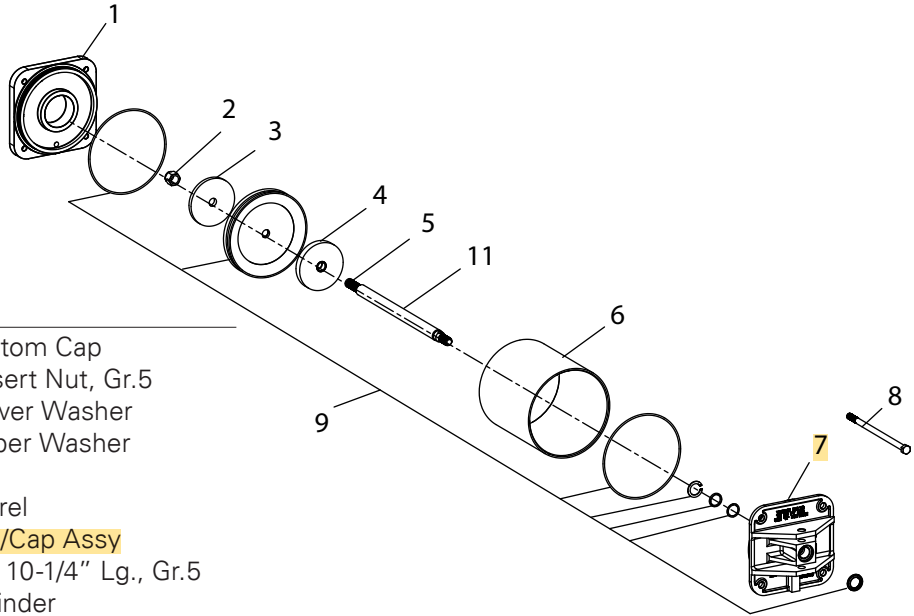

## BL Arm Cylinder Assembly

Item	Part No.	Description
1	8183310	B.L. Cylinder Bottom Cap
2	8182016	3/4"-10 Nylon Insert Nut, Gr.5
3	8181860	B.L. Cylinder Lower Washer
4	8181863	B.L. Cylinder Upper Washer
5	85607881	O-ring
6	8181574	B.L. Cylinder Barrel
7	85609719	Cylinder-Bushing/Cap Assy
8	8181862	Tie Bolt, 1/2-13 x 10-1/4" Lg., Gr.5
9	8182079	Seal Kit, B.L. Cylinder
10	8000376	ELL 90° 1/4 Hose Fitting - Hand B/L
11	85608568	Piston Rod, Hand B.L. w/ Heim Joint