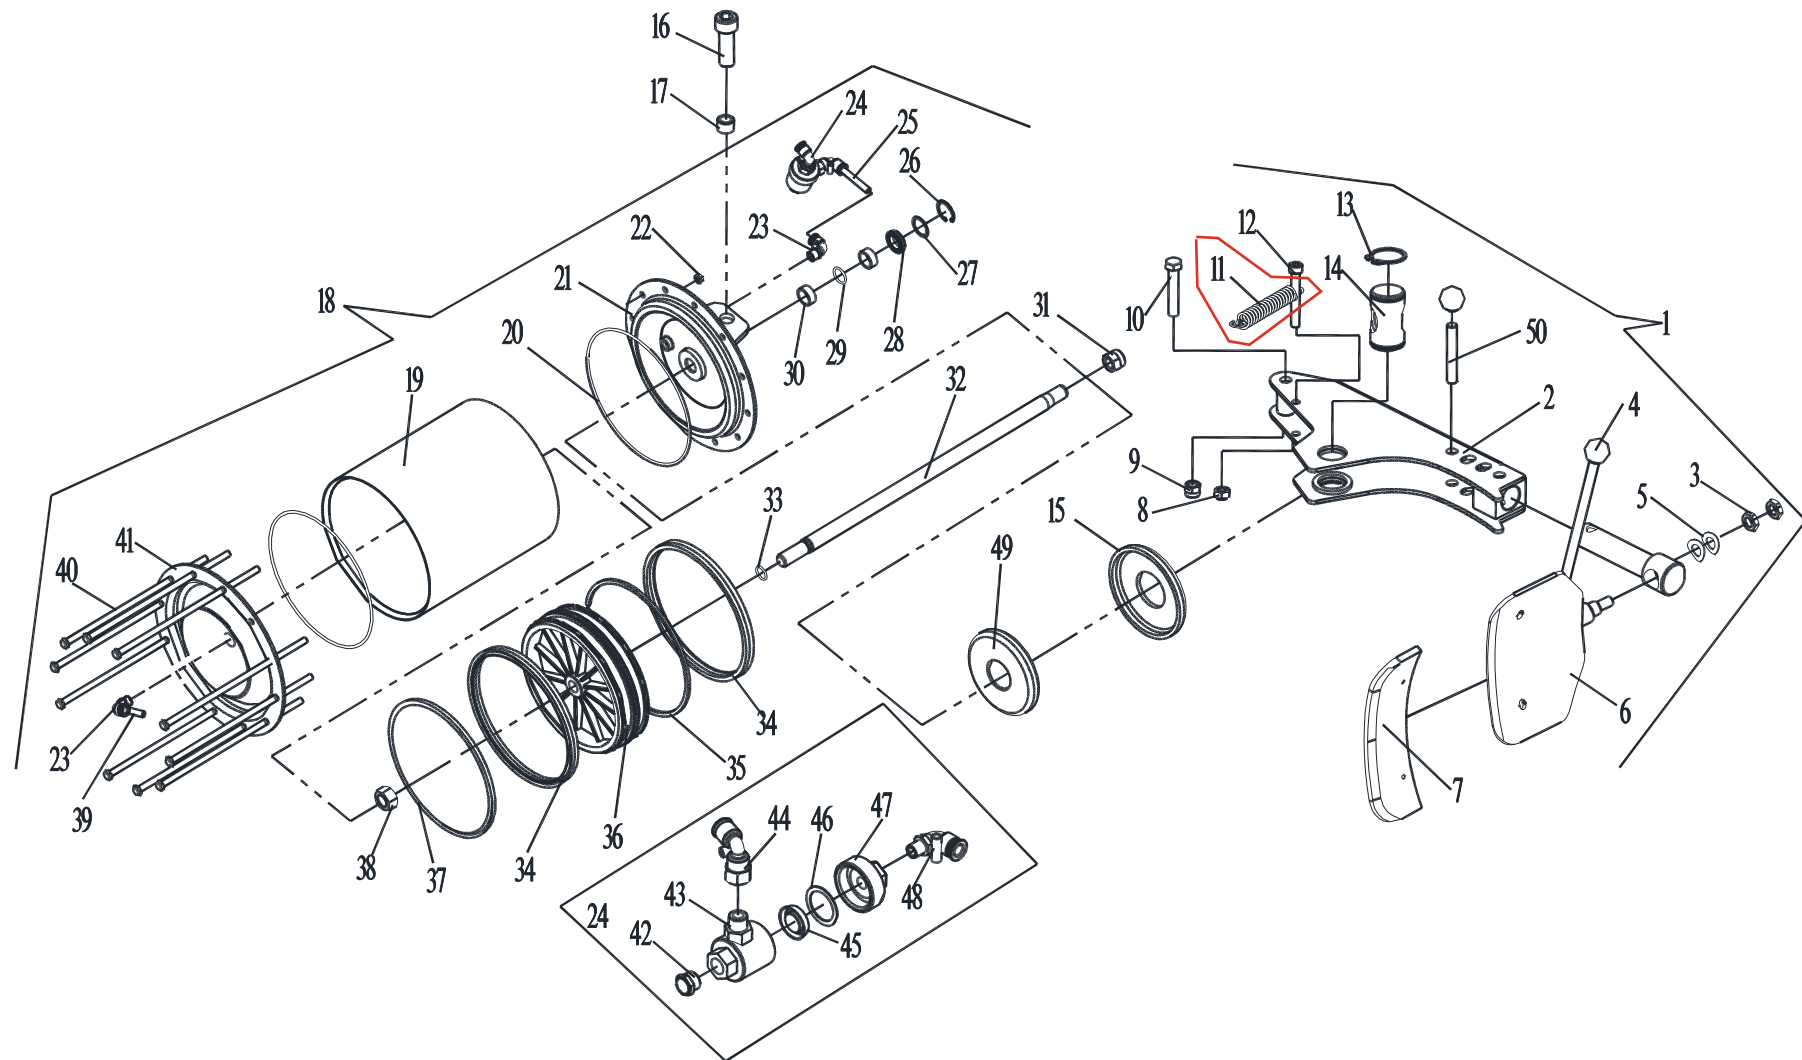

CEMB

ED. 03/2017

PART CATALOGUE
SM825EVO
TIRE CHANGER

ITEM	PART NUMBER	DESCRIPTION	QTY	REMARK
1	104-2006000	Bead breaker arm assembly	1	
2	104-2419234	Bead break arm	1	
3	0204013	Nut M14 - GB/T6172.1	2	
4	YC1-4299952	Ball	2	
5	0211015	Elastic washer D.14	2	
6	104-2412275-D	Bead breaker arm	1	
7	YC1-3013240	Protection cover	1	
8	0204005	Self-locking nut M10 - GB/T889.1	1	
9	0204008	Self-locking nut M16 - GB/T889.1	1	
10	0201099	Screw M16X90 - GB/T5782	1	
11	YC1-3000114A	Arm spring	1	
12	0202057	Screw M10X70 - GB/T70.1	1	
13	0212008	Seeger D.40 - GB/T894.1	2	
14	YC1-3008990	Pivot pin	1	
15	106B-3006002	Absorber protection	1	
16	0202071	Screw M12X35 - GB/T70.1	2	
17	YC1-3015573	Bush	2	
18	C00AQ10000	Bead breaker cylinder	1	
19	C00AQ10001	Cylinder liner 200X227.5	1	
20	0309104	O-ring 195X3.55	2	
21	C207010100	Front flange	1	
22	0204025	Flange nut M8 - GB/T6177.1	12	
23	0306032	90° quick union 8-1/4	2	
24	C02AQ00100	Quick discharge valve unit	1	
25	0306097	Rilsan hose 8X5 L=700	1	
26	0211004	Seeger D.30 - GB/T893.1	1	
27	YC1-4398146	Washer	1	