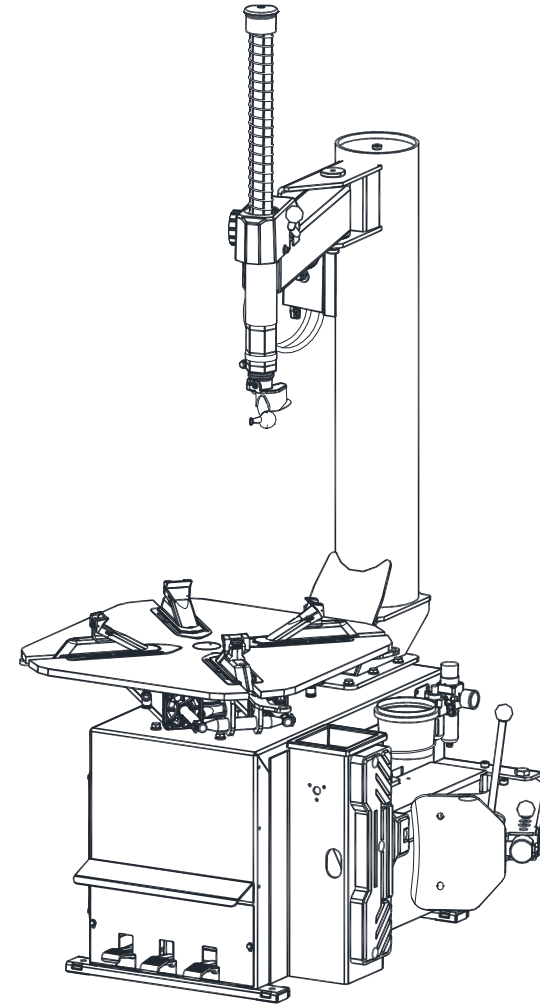

CEMB

ED. 03/2017

PART CATALOGUE
SM825EVO
TIRE CHANGER

ITEM	PART NUMBER	DESCRIPTION	QTY	REMARK
1	104-2006000	Bead breaker arm assembly	1	
2	104-2419234	Bead break arm	1	
3	0204013	Nut M14 - GB/T6172.1	2	
4	YC1-4299952	Ball	2	
5	0211015	Elastic washer D.14	2	
6	104-2412275-D	Bead breaker arm	1	
7	YC1-3013240	Protection cover	1	
8	0204005	Self-locking nut M10 - GB/T889.1	1	
9	0204008	Self-locking nut M16 - GB/T889.1	1	
10	0201099	Screw M16X90 - GB/T5782	1	
11	YC1-3000114A	Arm spring	1	
12	0202057	Screw M10X70 - GB/T70.1	1	
13	0212008	Seeger D.40 - GB/T894.1	2	
14	YC1-3008990	Pivot pin	1	
15	106B-3006002	Absorber protection	1	
16	0202071	Screw M12X35 - GB/T70.1	2	
17	YC1-3015573	Bush	2	
18	C00AQ10000	Bead breaker cylinder	1	
19	C00AQ10001	Cylinder liner 200X227.5	1	
20	0309104	O-ring 195X3.55	2	
21	C207010100	Front flange	1	
22	0204025	Flange nut M8 - GB/T6177.1	12	
23	0306032	90° quick union 8-1/4	2	
24	C02AQ00100	Quick discharge valve unit	1	
25	0306097	Rilsan hose 8X5 L=700	1	
26	0211004	Seeger D.30 - GB/T893.1	1	
27	YC1-4398146	Washer	1	